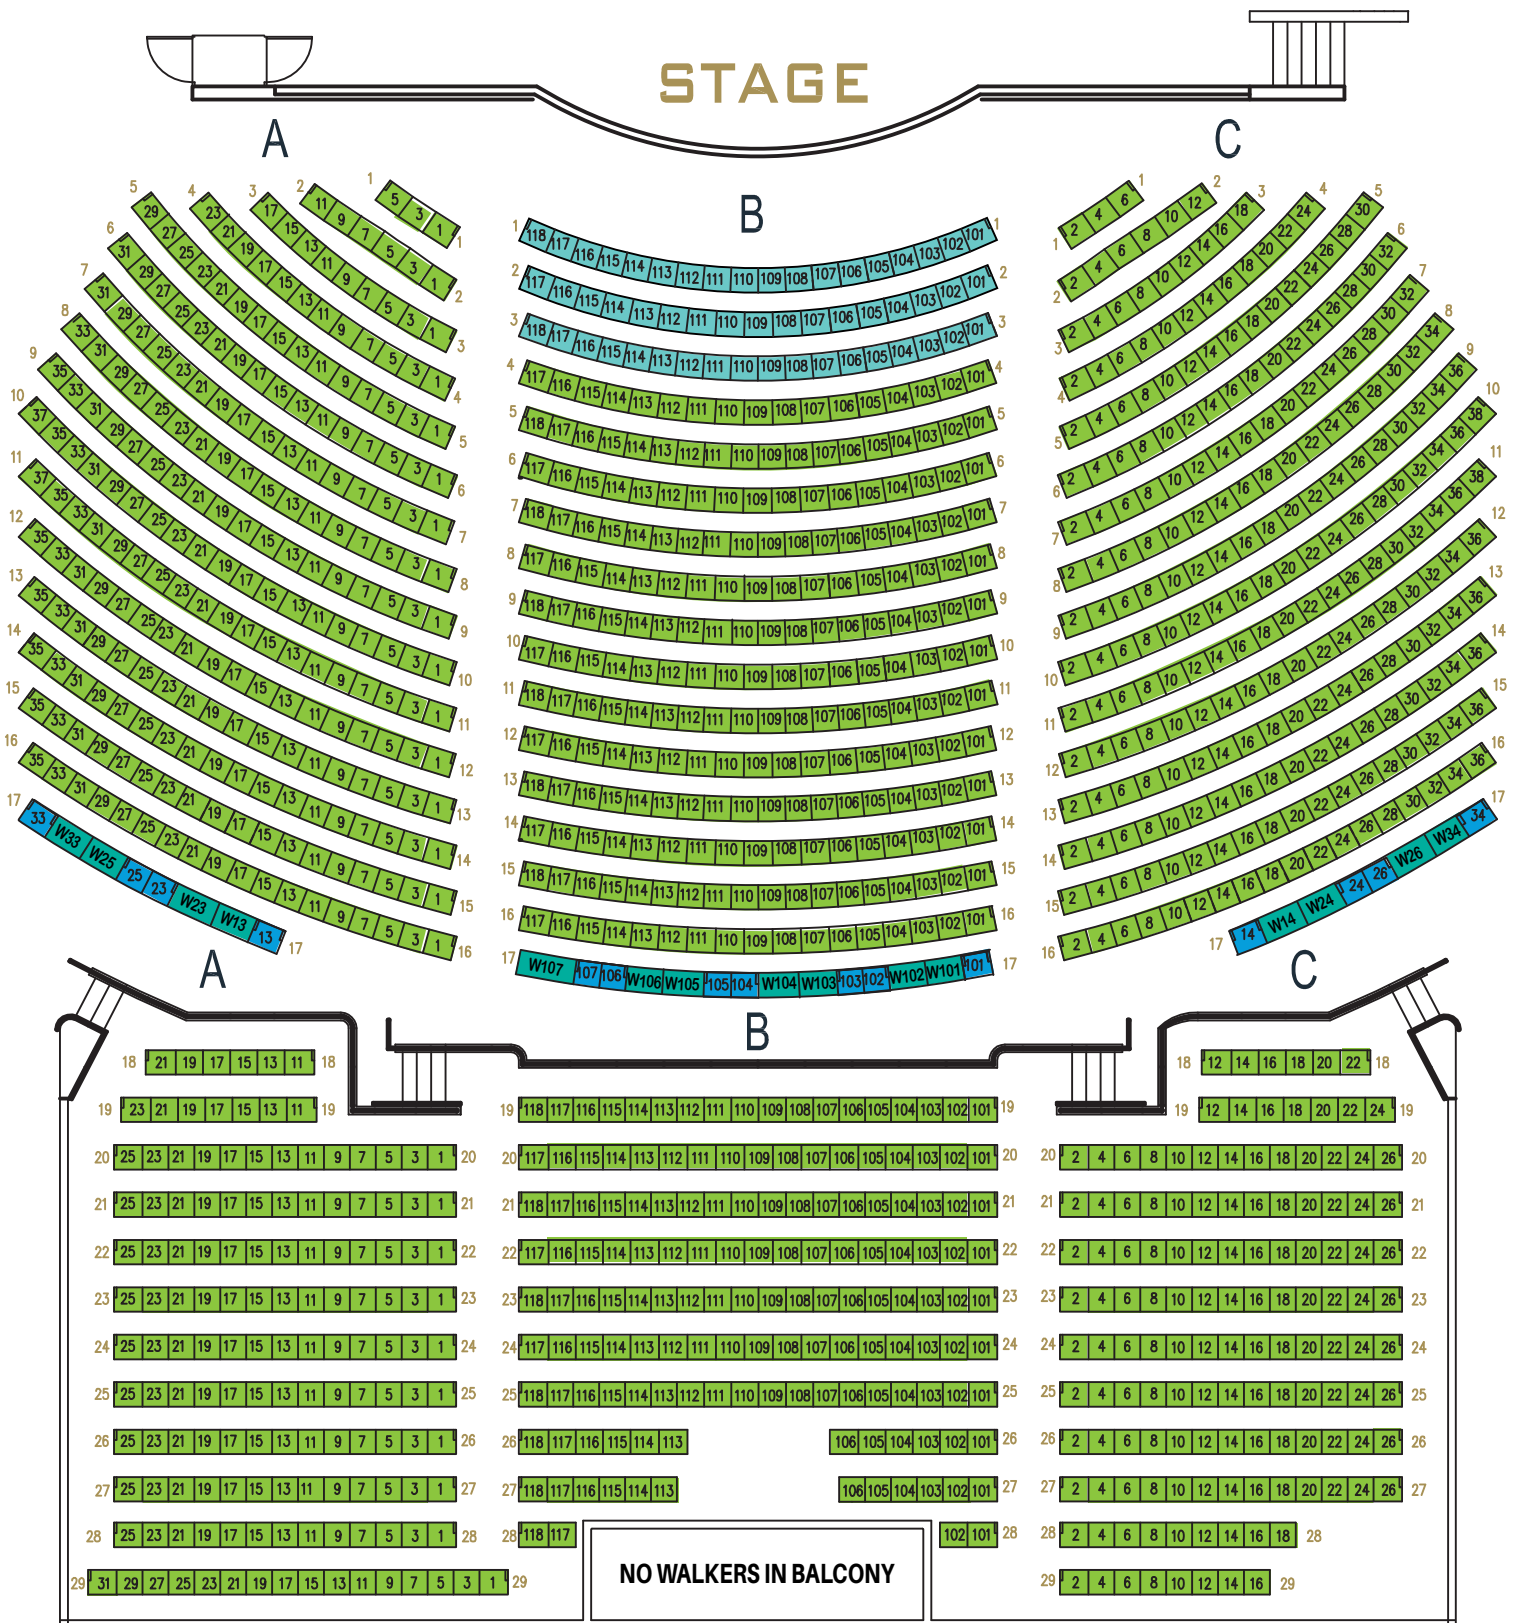

# THEATER SEATING CHART WEST PALM BEACH

Vision General Companion Wheelchair